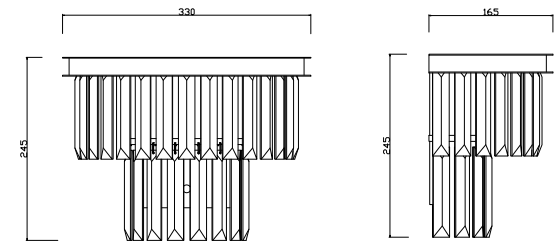

Instruction

MOD085WL-01BS

1 x E14 (40W)

Model: MOD085WL-01BS
Collection: Neoclassic

Wall Lamps