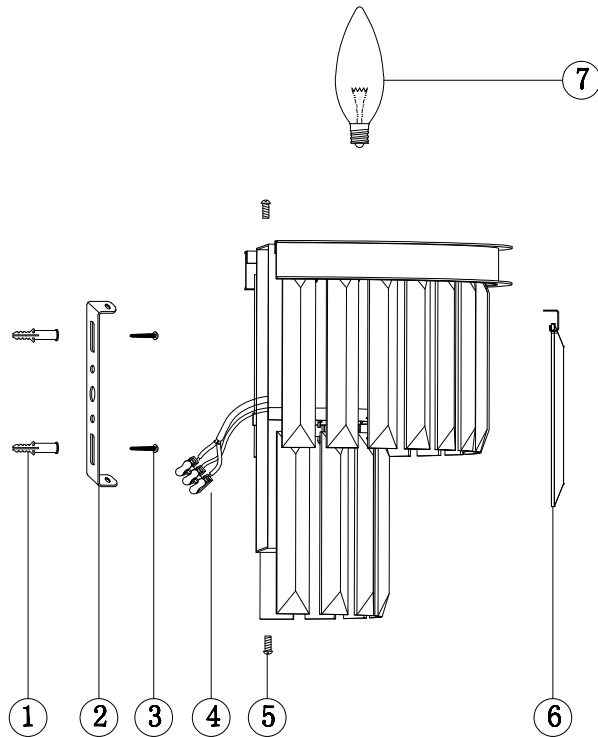

Instruction

MOD085WL-01BS

1 x E14 (40W)

Model: MOD085WL-01BS
Collection: Neoclassic

Wall Lamps