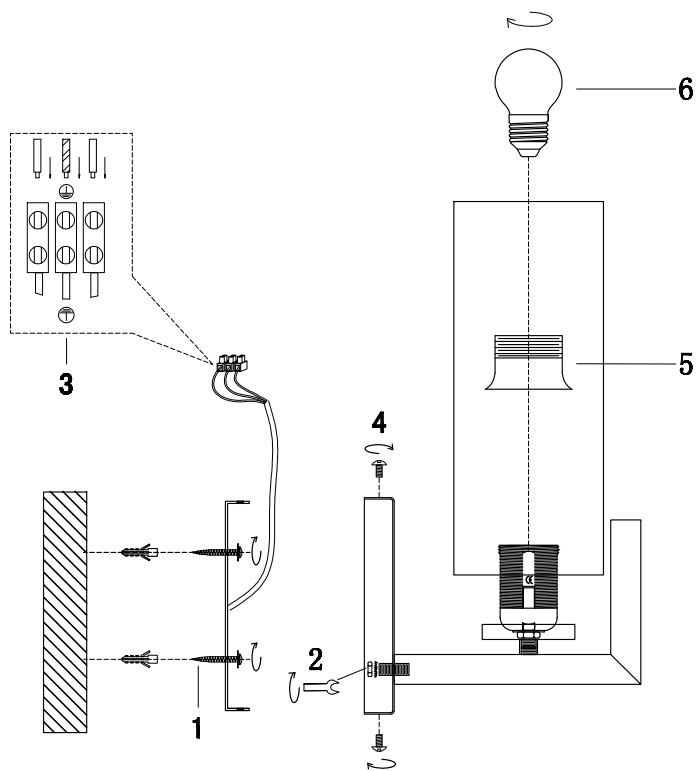

Instruction

MOD089WL-01BS

1 x E27 (40W)

Model: MOD089WL-01BS
Collection: Modern

Wall Lamps