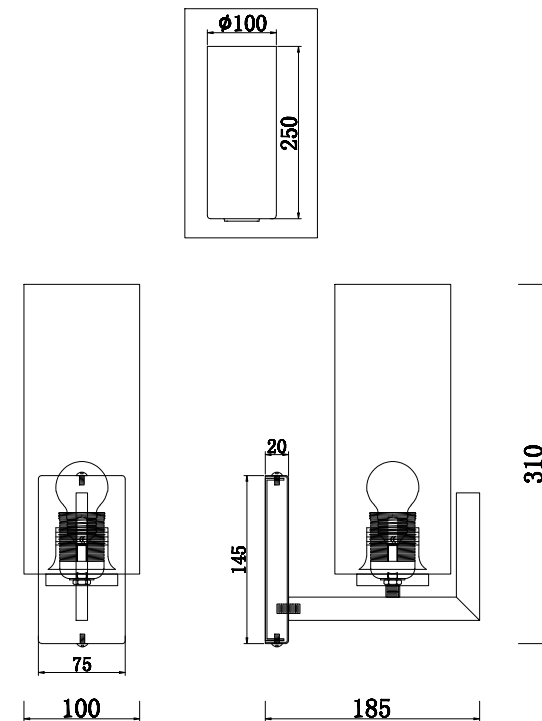

Instruction

MOD089WL-01BS

1 x E27 (40W)

Model: MOD089WL-01BS
Collection: Modern

Wall Lamps