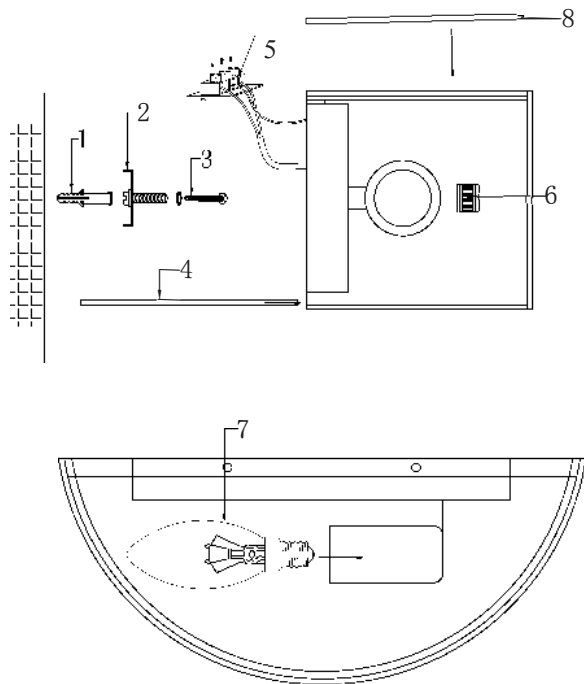

Instruction

MOD096WL-01CH

1 x E14 (40W)

Model: MOD096WL-01CH
Collection: Modern

Wall Lamps