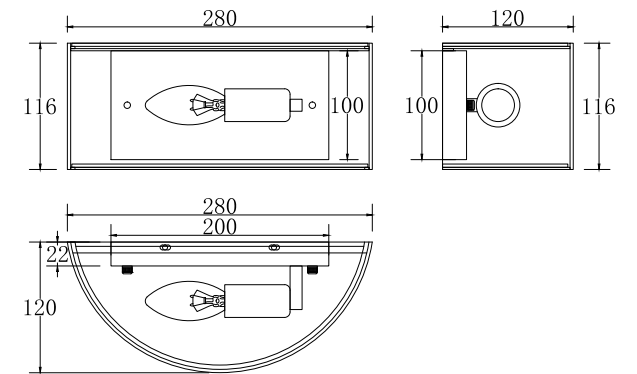

Instruction

MOD096WL-01CH

1 x E14 (40W)

Model: MOD096WL-01CH
Collection: Modern

Wall Lamps