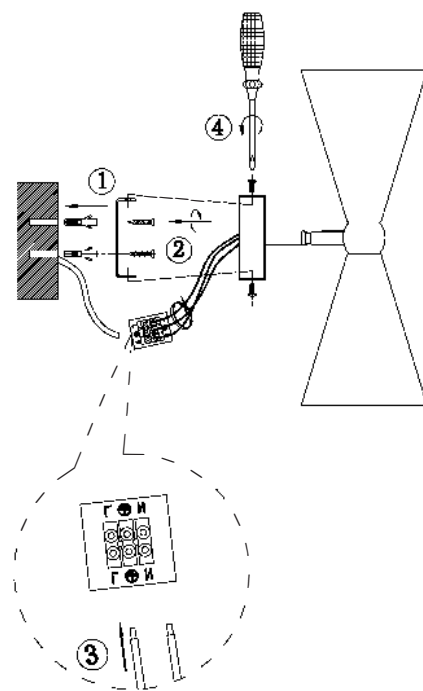

Instruction

MOD108WL-02GB

2 x E14 (40W)

Model: MOD108WL-02GB
Collection: Modern

Wall Lamps