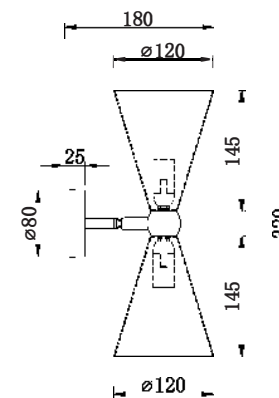

Instruction

MOD108WL-02GB

2 x E14 (40W)

Model: MOD108WL-02GB
Collection: Modern

Wall Lamps