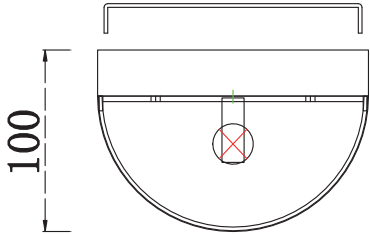

Instruction

Collection: Modern
Series: Gelid
Model: MOD184-WL-01-CH
Wall-mounted

– Wall-mounted

1 x G9 (40w)

MAYTONI
DECORATIVE LIGHTING

www.maytoni.de