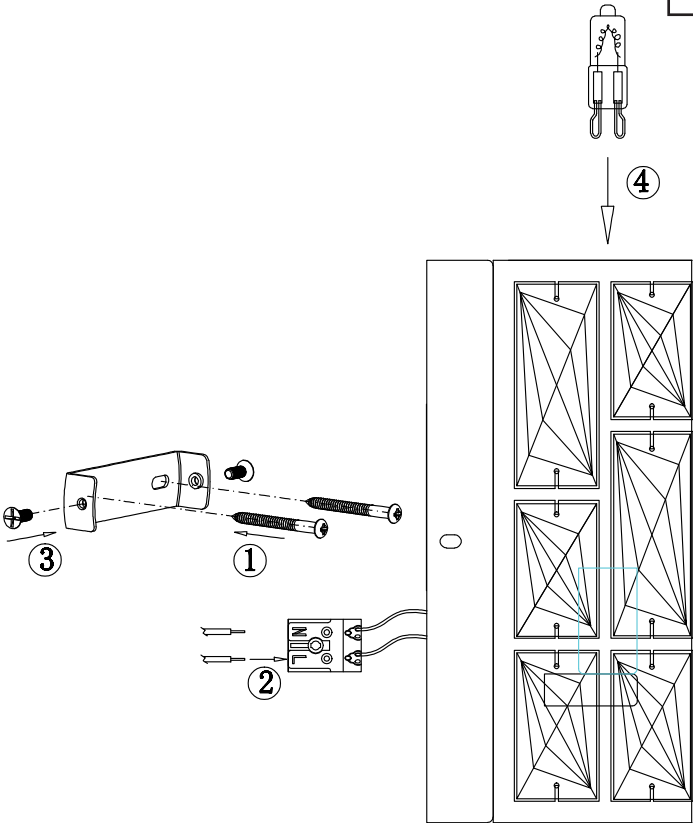

Instruction

Collection: Modern
Series: Gelid
Model: MOD184-WL-01-CH
Wall-mounted

– Wall-mounted

1 x G9 (40w)

MAYTONI
DECORATIVE LIGHTING

www.maytoni.de