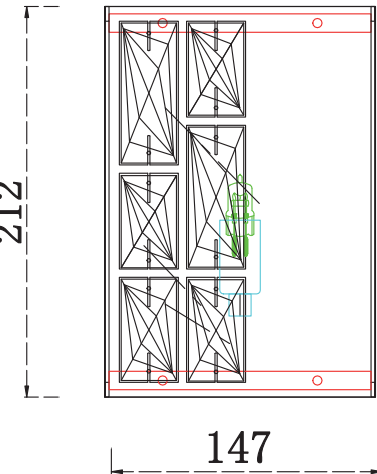

Instruction

Collection: Modern
Series: Gelid
Model: MOD184-WL-01-CH
Wall-mounted

– Wall-mounted

1 x G9 (40w)

MAYTONI
DECORATIVE LIGHTING

www.maytoni.de