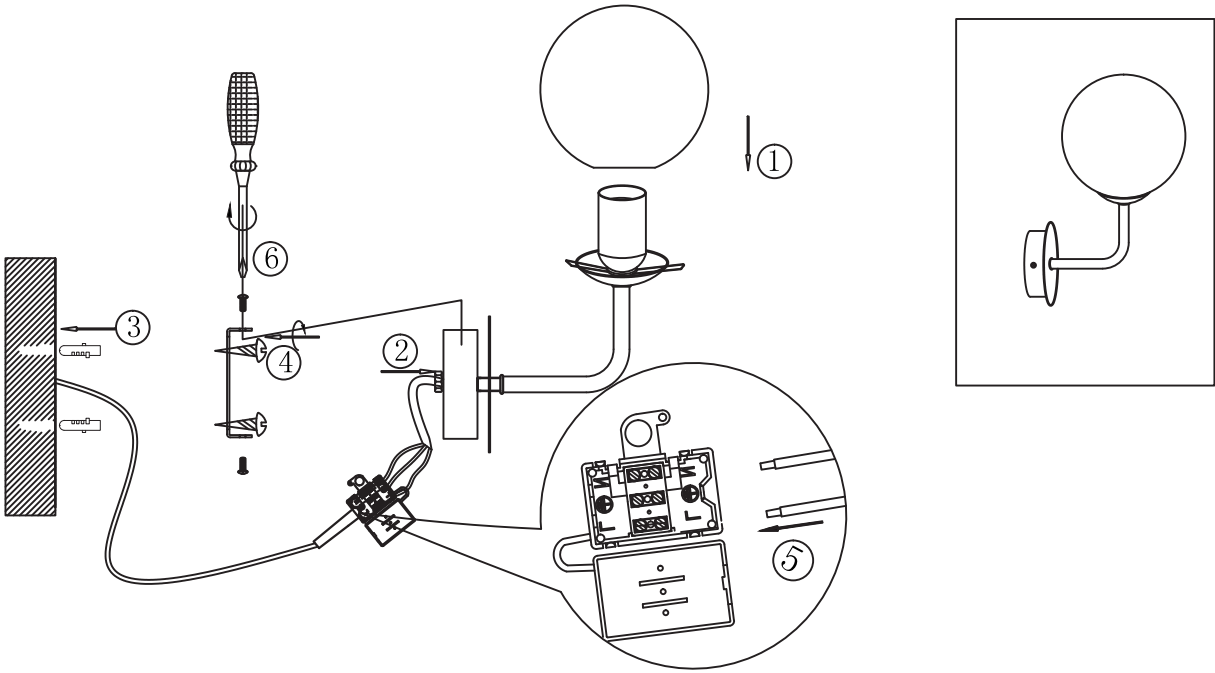

# Instruction

Collection: Modern  
Series: Erich  
Model: MOD221-WL-01-G  
Wall-mounted

 – Wall-mounted

  
1 x E14 (40w)

**MAYTONI**  
DECORATIVE LIGHTING

[www.maytoni.de](http://www.maytoni.de)