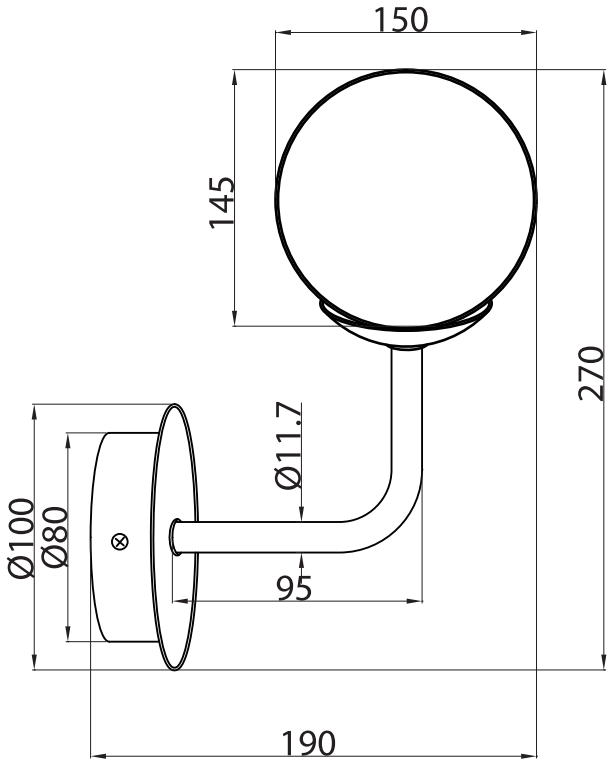

# Instruction

Collection: Modern  
Series: Erich  
Model: MOD221-WL-01-G  
Wall-mounted

 – Wall-mounted

  
1 x E14 (40w)

**MAYTONI**  
DECORATIVE LIGHTING

[www.maytoni.de](http://www.maytoni.de)