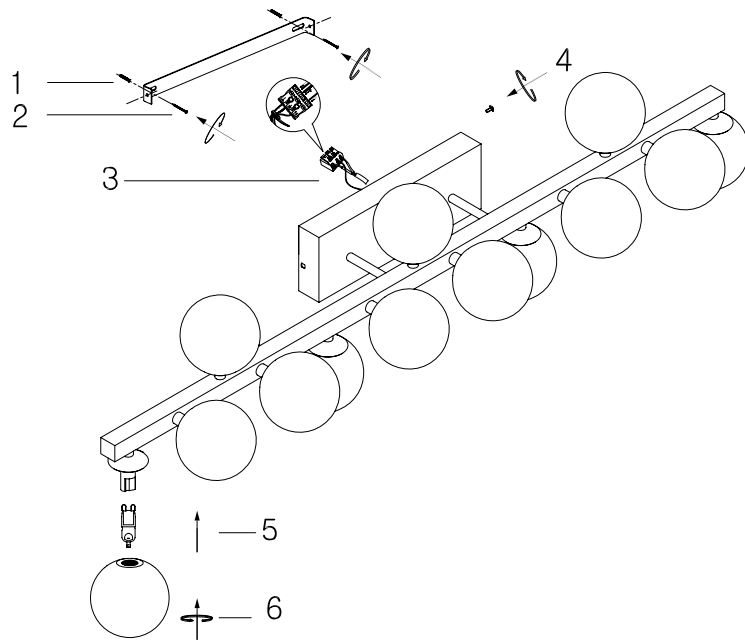

# Instruction

MOD547WL-13G

13 x G9 (28W)

Model: MOD547WL-13G  
Collection: Modern  
Series: Dallas

Wall Lamps