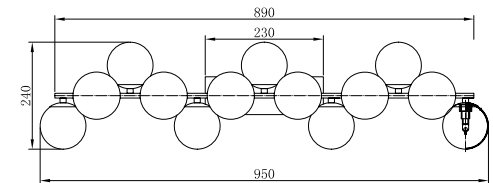

# Instruction

MOD547WL-13G

13 x G9 (28W)

Model: MOD547WL-13G  
Collection: Modern  
Series: Dallas

Wall Lamps