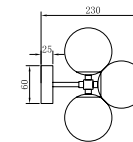

# Instruction

MOD547WL-13G

13 x G9 (28W)

Model: MOD547WL-13G  
Collection: Modern  
Series: Dallas

Wall Lamps