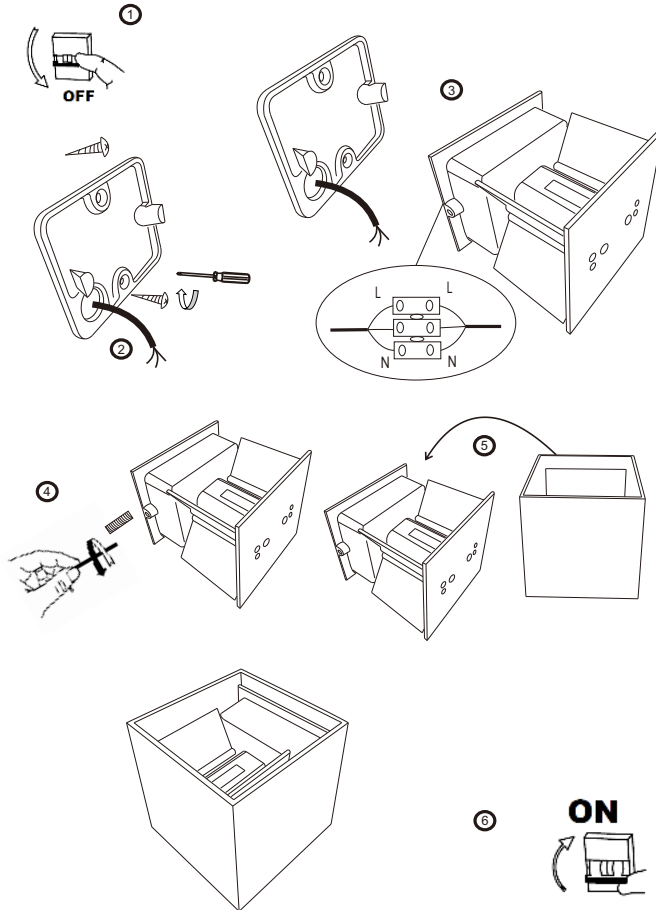

Instruction

O572WL-L6B

Gross Weight: 0,72 kg

Color: Black

Net Weight: 0,64 kg

Material: Metal

Volume: 0,001331 m3

Weight and Volume Margin of Error: ±10%

MAX 6W
360 Lumen

Model: O572WL-L6B

Collection: Outdoor

Series: Fulton

Wall Lamps