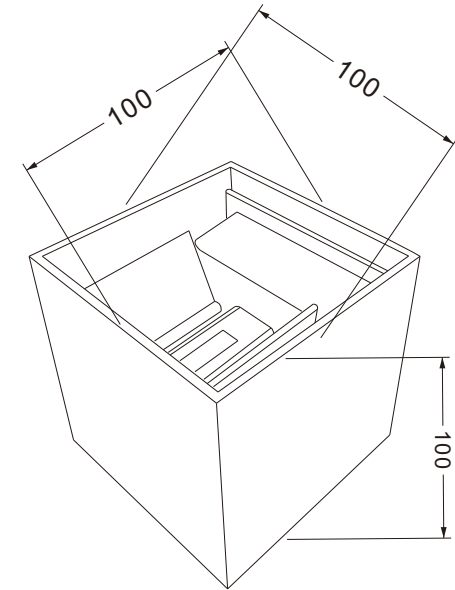

Instruction

O572WL-L6B

Gross Weight: 0,72 kg

Color: Black

Net Weight: 0,64 kg

Material: Metal

Volume: 0,001331 m3

Weight and Volume Margin of Error: ±10%

MAX 6W
360 Lumen

Model: O572WL-L6B

Collection: Outdoor

Series: Fulton

Wall Lamps