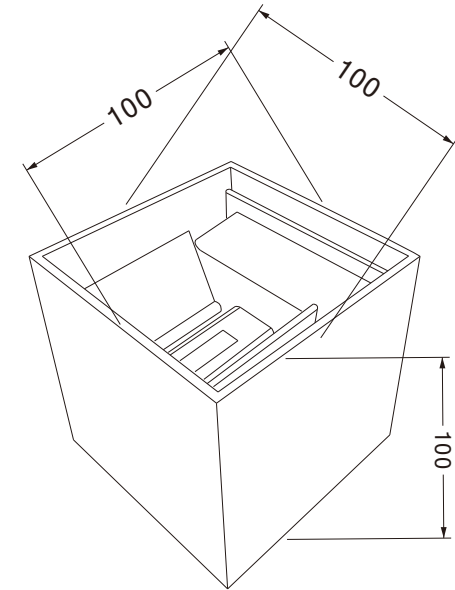

Instruction

O572WL-L6W

Gross Weight: 0,72 kg

Color: White

Net Weight: 0,64 kg

Material: Metal

Volume: 0,001331 m3

Weight and Volume Margin of Error: ±10%

MAX 6W
360 Lumen

Model: O572WL-L6W

Collection: Outdoor

Series: Fulton

Wall Lamps