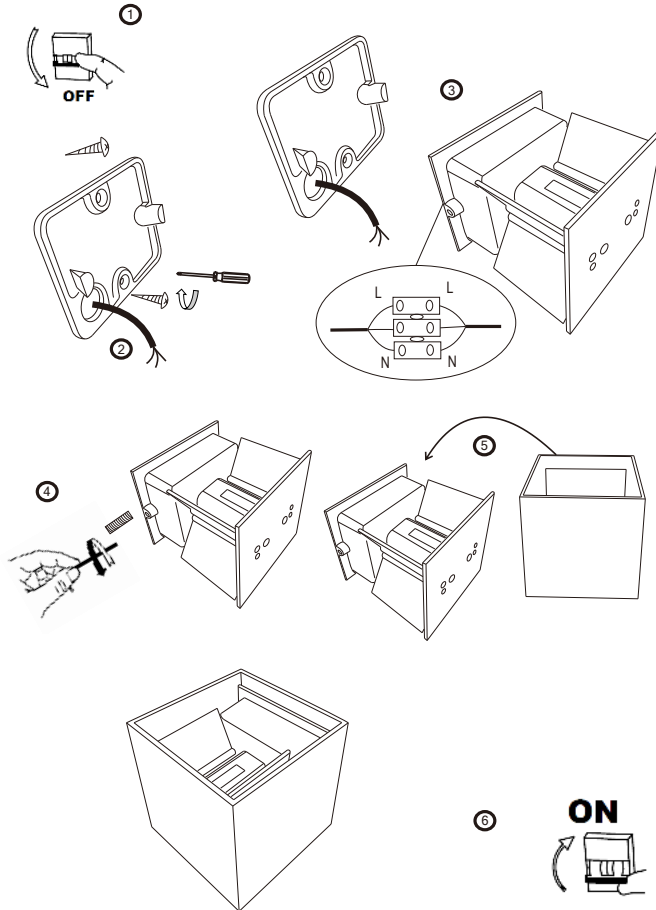

Instruction

O572WL-L6W

Gross Weight: 0,72 kg

Color: White

Net Weight: 0,64 kg

Material: Metal

Volume: 0,001331 m3

Weight and Volume Margin of Error: ±10%

MAX 6W
360 Lumen

Model: O572WL-L6W

Collection: Outdoor

Series: Fulton

Wall Lamps