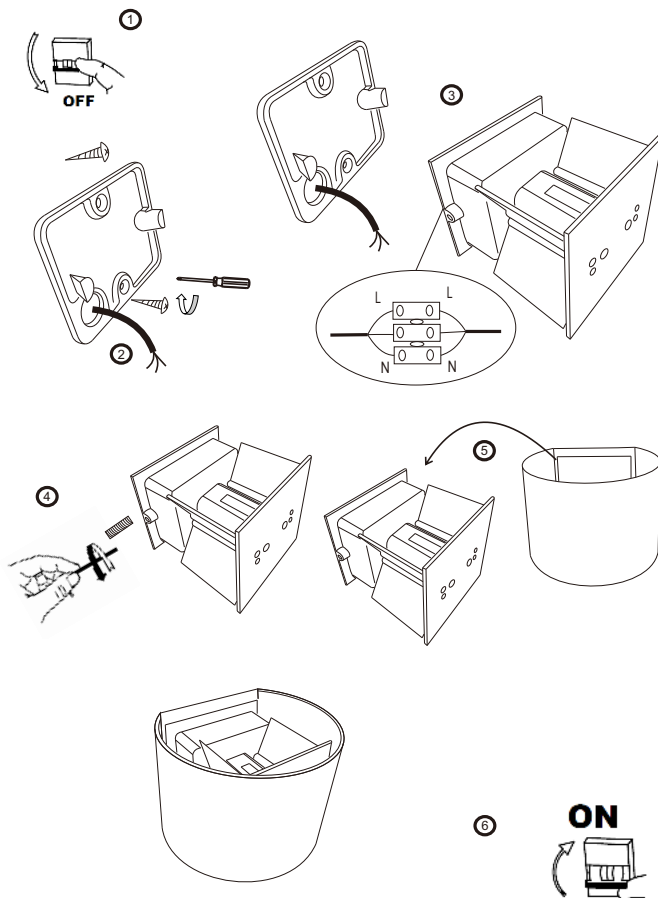

## O573WL-L6B

Gross Weight: 0,72 kg

Color: Black

Net Weight: 0,65 kg

Material: Metal

Volume: 0,001903 m3

Weight and Volume Margin of Error: ±10%

MAX 6W  
360 Lumen

Model: O573WL-L6B

Collection: Outdoor

Series: Fulton

Wall Lamps