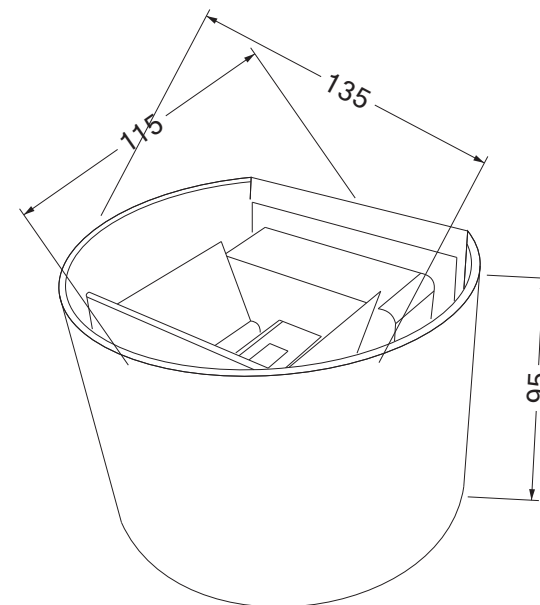

Instruction

O573WL-L6W

Gross Weight: 0,72 kg

Net Weight: 0,65 kg

Volume: 0,001903 m3

Weight and Volume Margin of Error: ±10%

Color: White

Material: Metal

MAX 6W
360 Lumen

Model: O573WL-L6W

Collection: Outdoor

Series: Fulton

Wall Lamps