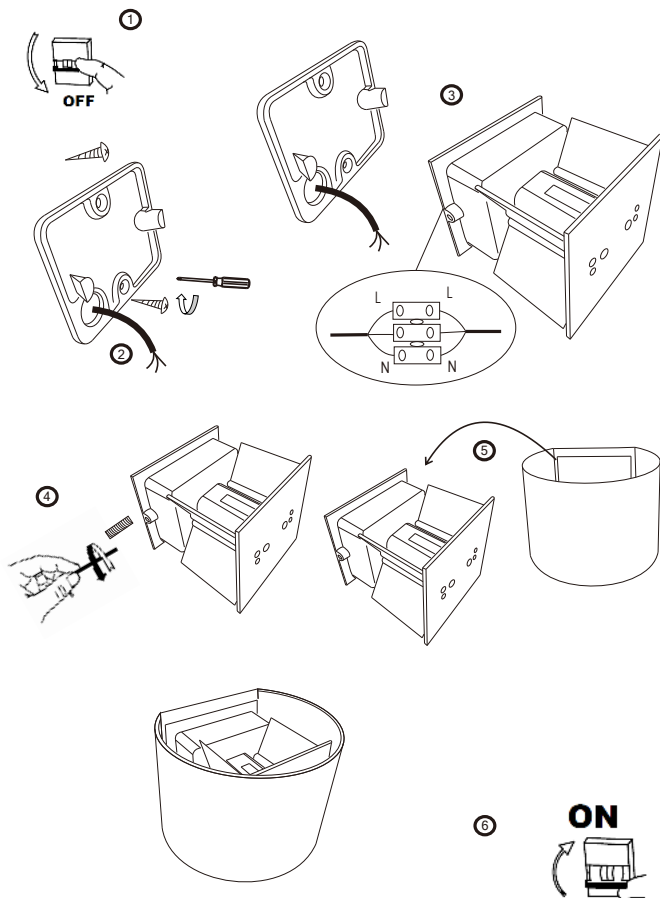

Instruction

O573WL-L6W

Gross Weight: 0,72 kg

Net Weight: 0,65 kg

Volume: 0,001903 m3

Weight and Volume Margin of Error: ±10%

Color: White

Material: Metal

MAX 6W
360 Lumen

Model: O573WL-L6W

Collection: Outdoor

Series: Fulton

Wall Lamps