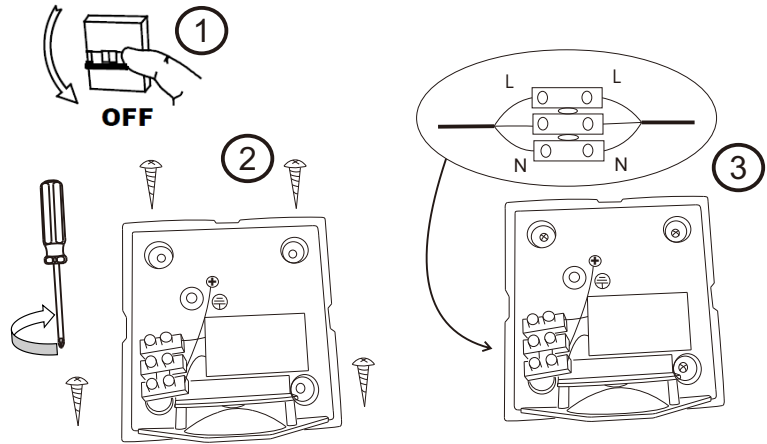

Instruction

O577WL-L5B

MAX 5W
450 Lumen

Model: O577WL-L5B
Collection: Outdoor
Series: Beekman

Wall Lamps