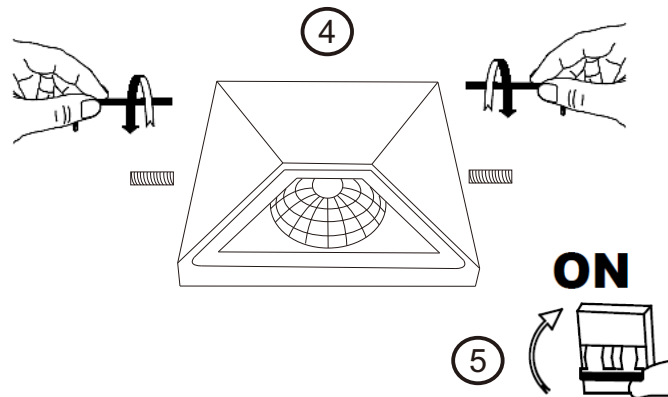

Instruction

O577WL-L5B

MAX 5W
450 Lumen

Model: O577WL-L5B
Collection: Outdoor
Series: Beekman

Wall Lamps