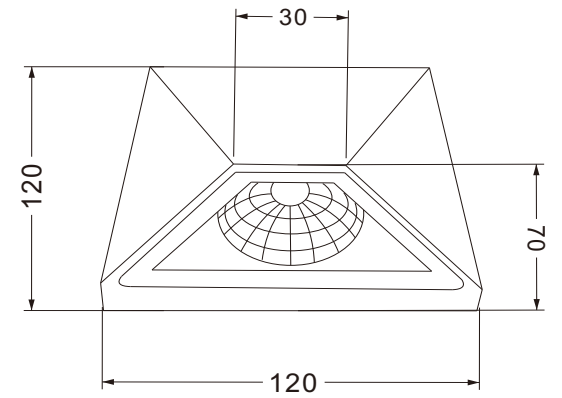

Instruction

O577WL-L5B

MAX 5W
450 Lumen

Model: O577WL-L5B
Collection: Outdoor
Series: Beekman

Wall Lamps