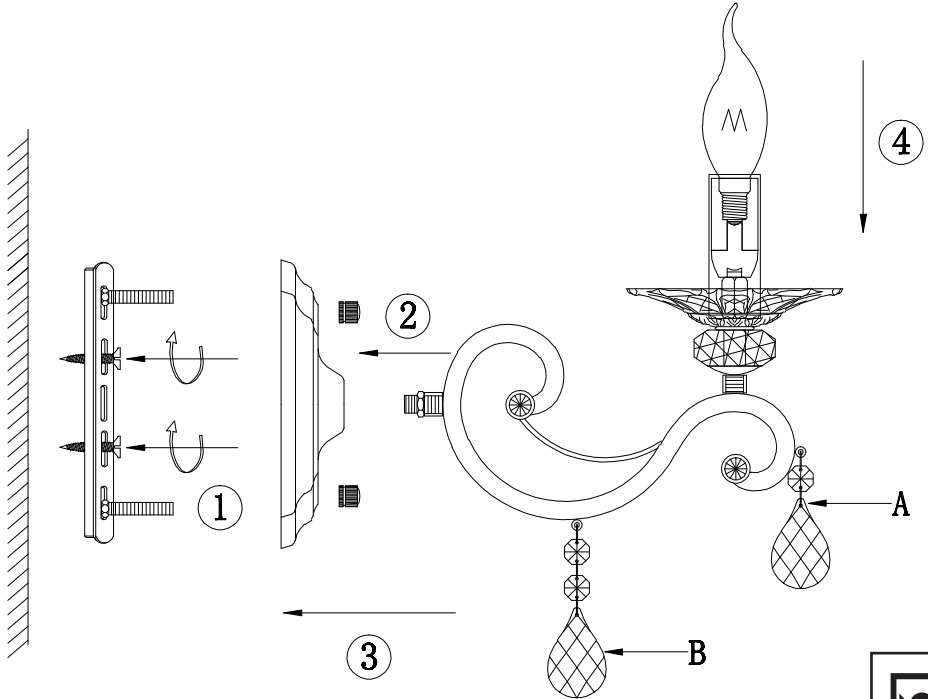

Instruction

Collection: Royal Classic
Series: Grace
Model: RC247-WL-01-R
Wall lamp

A=1
B=1

1 x E14 (60w)

MAYTONI
DECORATIVE LIGHTING
www.maytoni.de