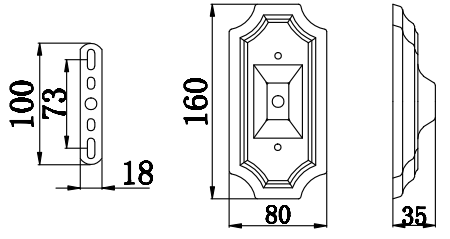

Instruction

Collection: Royal Classic
Series: Grace
Model: RC247-WL-01-R
Wall lamp

A=1
B=1

1 x E14 (60w)

MAYTONI
DECORATIVE LIGHTING
www.maytoni.de