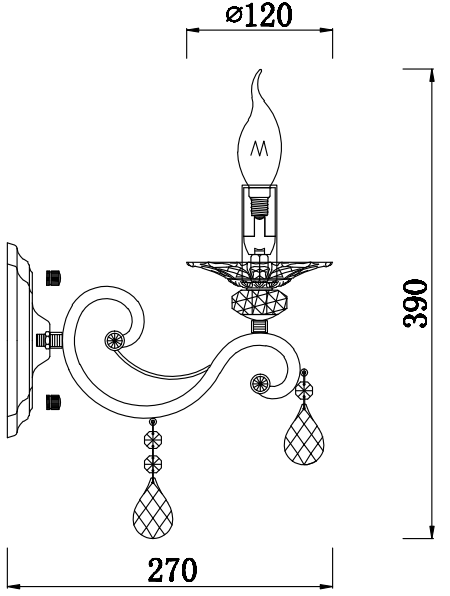

Instruction

Collection: Royal Classic
Series: Grace
Model: RC247-WL-01-R
Wall lamp

A=1
B=1

1 x E14 (60w)

MAYTONI
DECORATIVE LIGHTING
www.maytoni.de