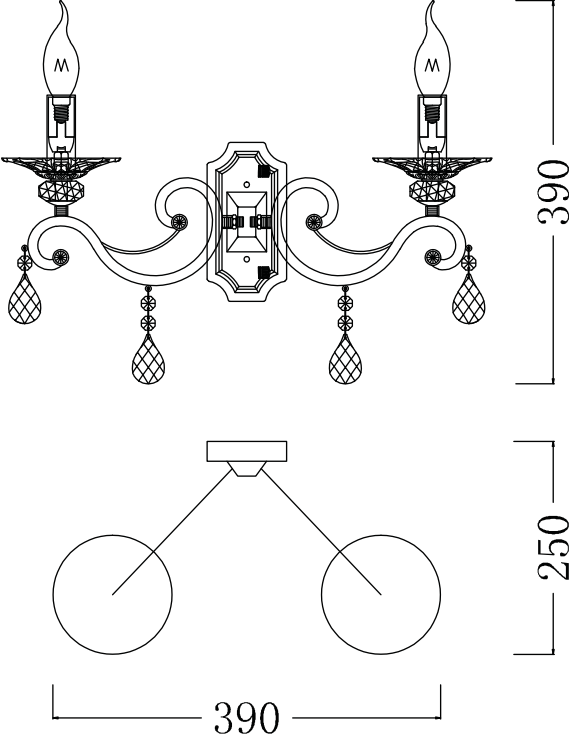

# Instruction

Collection: Royal Classic  
Series: Grace  
Model: RC247-WL-02-R  
Wall Lamps

A = 2  
B = 2

  
2 x E14 (60w)

**MAYTONI**  
DECORATIVE LIGHTING

[www.maytoni.de](http://www.maytoni.de)