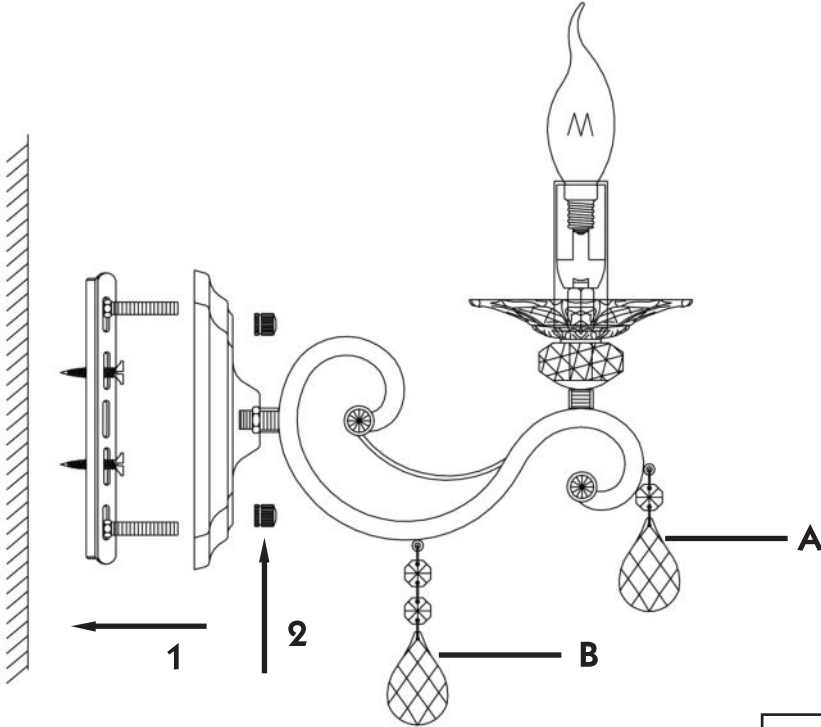

# Instruction

Collection: Royal Classic  
Series: Grace  
Model: RC247-WL-02-R  
Wall Lamps

A = 2  
B = 2

  
2 x E14 (60w)

**MAYTONI**  
DECORATIVE LIGHTING

[www.maytoni.de](http://www.maytoni.de)