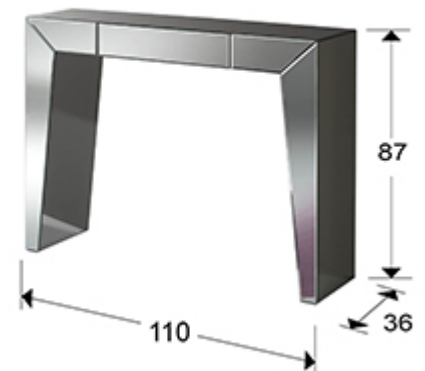

Artes 754861

Console tables

Console table of straight lines, with front, top and sides upholstered with bevelled mirror plates. Central drawer. Wooden frame in black colour.

GENERAL INFORMATION

Catalogue: M34 Mobiliario y Decoración
Page: 42
EAN Code: 8435435309886
Type: Console tables
Collection: Artes

SIZES

Sizes: ↔ 110.0 ↓ 87.0 ↗ 36.0 cm
Weight: 44.0 Kg

SIZES WITH PACKAGING

Weight: 55.0 Kg
Volume: 0.3500m³
Sizes: ↔ 127.0 ↓ 51.0 ↗ 54.0 cm

ADDITIONAL INFORMATION

Material: Wood, mirror
Finish: Black, mirror