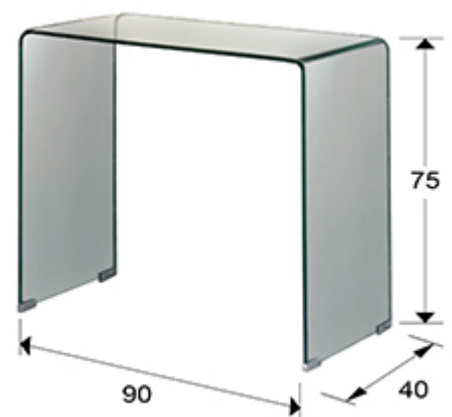

Glass

552431

Console tables

Console table made of tempered clear curved glass of 12 mm.

GENERAL INFORMATION

Catalogue: M34 Mobiliario y Decoración
Page: 41
EAN Code: 8435435305758
Type: Console tables
Collection: Glass

SIZES

Sizes: ↔ 90.0 ↓ 75.0 ↗ 40.0 cm
Weight: 28.0 Kg

SIZES WITH PACKAGING

Weight: 39.6 Kg
Volume: 0.3420m³
Sizes: ↔ 95.0 ↓ 80.0 ↗ 45.0 cm

ADDITIONAL INFORMATION

Material: Tempered glass
Finish: Transparent