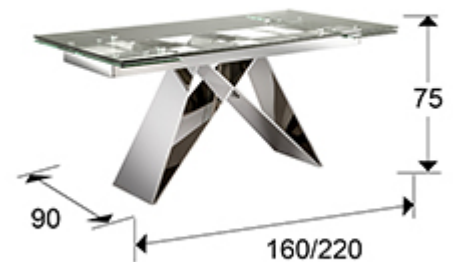

Mika

Dining tables

713016

Recommended product

Extendable dining table 160/220 cm, made of stainless steel, high gloss finish. Safety glass top of 12 mm thickness, with polished edge.

MIKA dining table with ALOHA armchairs

GENERAL INFORMATION

Catalogue: M34 Mobiliario y Decoración
 Page: 2
 EAN Code: 8435435326166
 Type: Dining tables
 Collection: Mika

SIZES

Sizes: ↔ 160.0 ↓ 75.0 ↗ 90.0 cm
 Weight: 95.9 Kg
 Packaging weight 1: 23.5 Kg
 Packaging weight 2: 29.7 Kg
 Packaging weight 3: 42.7 Kg