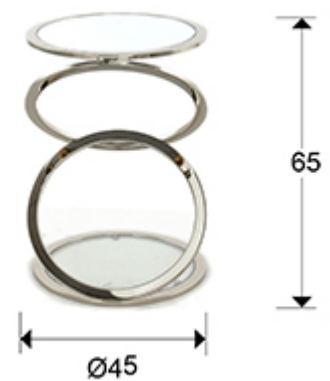

## Aros

Side tables

287753

Round side table, made of steel, bright finish. Top and lower shelf of mirror of 6 mm.

### GENERAL INFORMATION

Catalogue: M34 Mobiliario y Decoración  
Page: 44  
EAN Code: 8435435326722  
Type: Side tables  
Collection: Aros

### SIZES

Sizes: Ø 45.0 ↓ 65.0 cm  
Weight: 6.4 Kg

### SIZES WITH PACKAGING

Weight: 8.2 Kg  
Volume: 0.1640m<sup>3</sup>  
Sizes: ↔ 48.0 ↓ 71.0 ↗ 48.0 cm