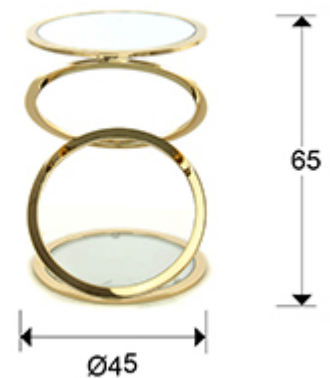

Aros

Side tables

287760

Recommended product

Round side table, made of steel, bright golden finish. Top and lower shelf of mirror of 6 mm.

GENERAL INFORMATION

Catalogue: M34 Mobiliario y Decoración
Page: 45
EAN Code: 8435435326739
Type: Side tables
Collection: Aros

SIZES

Sizes: Ø 45.0 ↑ 65.0 cm
Weight: 6.4 Kg

SIZES WITH PACKAGING

Weight: 8.2 Kg
Volume: 0.1640m³
Sizes: ↔ 48.0 ↑ 71.0 ↗ 48.0 cm

ADDITIONAL INFORMATION

Material: Steel, glass
Finish: Bright gold, mirror