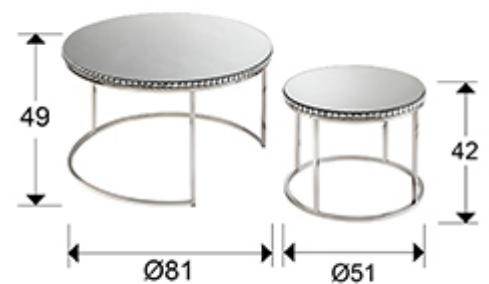

Dualis

536844

Side tables

Set of nesting tables. Stainless steel frame. Tops made of lacquered MDF and mirror, edge decorated with faceted crystals.

GENERAL INFORMATION

EAN Code: 8435435329730

Type: Side tables

Collection: Dualis

SIZES

Sizes: Ø 81.0 ↑ 49.0 cm
Weight: 18.1 Kg

SIZES WITH PACKAGING

Weight: 21.5 Kg
Volume: 0.4410m³
Sizes: ↔ 88.0 ↓ 57.0 ↗ 88.0 cm

ADDITIONAL INFORMATION

Material: Steel, mirror, faceted crystal
Finish: Bright, clear