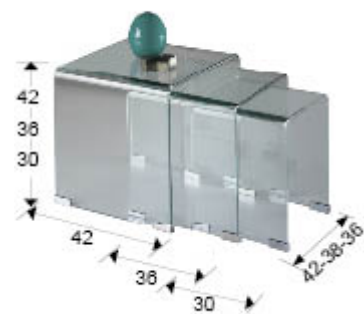

Glass

552283

Side tables

Set of three nesting tables made of clear curved glass of 10mm. The large one in tempered glass. Sizes: 42x42x42 36x36x38 30x30x36

GENERAL INFORMATION

Catalogue: M34 Mobiliario y Decoración
 Page: 40
 EAN Code: 8435435305727
 Type: Side tables
 Collection: Glass

SIZES

Sizes: ↔ 42.0 ↓ 42.0 ↗ 42.0 cm
 Weight: 30.0 Kg

SIZES WITH PACKAGING

Weight: 34.5 Kg
 Volume: 0.1070m³
 Sizes: ↔ 49.0 ↓ 47.0 ↗ 46.5 cm

ADDITIONAL INFORMATION

Material: Glass, tempered glass
 Finish: Transparent