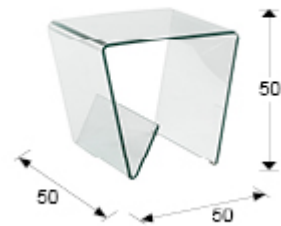

Glass III

553106

Side tables

Side table made of clear curved glass of 12 mm. With lower rack.

GENERAL INFORMATION

Catalogue: M34 Mobiliario y Decoración
Page: 36
EAN Code: 8435435320522
Type: Side tables
Collection: Glass III

SIZES

Sizes: ↔ 50.0 ↓ 50.0 ↗ 50.0 cm
Weight: 23.2 Kg

SIZES WITH PACKAGING

Weight: 29.0 Kg
Volume: 0.1750m³
Sizes: ↔ 55.0 ↓ 55.0 ↗ 58.0 cm

ADDITIONAL INFORMATION

Material: Curved glass
Finish: Clear