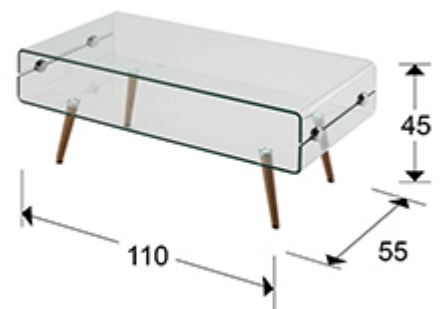

Glass II

842016

Side tables

Coffee table made of clear curved glass of 10 mm.
Beechwood legs.

GENERAL INFORMATION

Catalogue: M34 Mobiliario y Decoración
Page: 33
EAN Code: 8435435322045
Type: Side tables
Collection: Glass II

SIZES

Sizes: ↔ 112.0 ↓ 44.0 ↗ 55.0 cm
Weight: 34.2 Kg

SIZES WITH PACKAGING

Weight: 40.2 Kg
Volume: 0.1660m³
Sizes: ↔ 120.0 ↓ 60.0 ↗ 23.0 cm

ADDITIONAL INFORMATION

Material: Glass, wood
Finish: Clear, beechwood