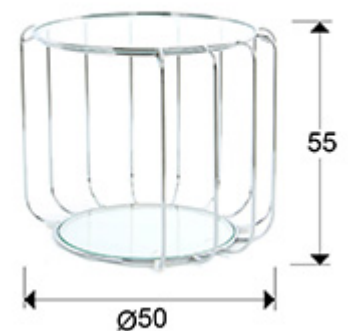

Hadas

296243

Side tables

Round side table, made of steel, bright finish. Top and lower shelf of tempered glass of 5 mm.

GENERAL INFORMATION

Catalogue: M34 Mobiliario y Decoración
Page: 48
EAN Code: 8435435326753
Type: Side tables
Collection: Hadas

SIZES

Sizes: Ø 50.0 ↓ 55.0 cm
Weight: 5.7 Kg

SIZES WITH PACKAGING

Weight: 7.4 Kg
Volume: 0.1760m³
Sizes: ↔ 53.0 ↓ 64.0 ↗ 52.0 cm

ADDITIONAL INFORMATION

Material: Steel, glass
Finish: Bright finish