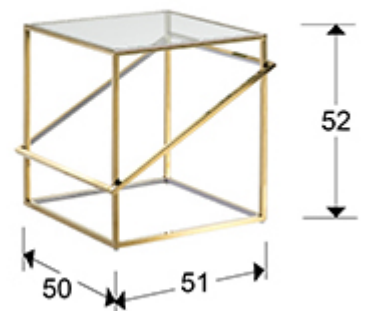

Moonlight

685216

Side tables

Coffee table with integrated LED light, made of polished stainless steel with golden plating finish. Clear tempered glass top of 10 mm. LED stripe hidden by white polycarbonate diffuser. LED stripe 18W, 3,000 K, 296 lm

GENERAL INFORMATION

Catalogue: M34 Mobiliario y Decoración
Page: 56
EAN Code: 8435435323318
Type: Side tables
Collection: Moonlight

SIZES

Sizes: ↔ 51.0 ↑ 52.0 ↘ 51.0 cm
Weight: 8.7 Kg
Packaging weight 1: 4.0 Kg
Packaging weight 2: 4.7 Kg

SIZES WITH PACKAGING

Weight: 11.6 Kg
Volume: 0.2090m³
Number of cartons: 2
Sizes of carton No.1: ↔ 58.0 ↑ 58.0 ↘ 57.0 cm
Sizes of carton No.2: ↔ 49.0 ↑ 51.0 ↘ 7.0 cm

TECHNICAL INFORMATION

Electric class: Class 3
Maximum power: 18W
Voltage: 100/240 V
Frequency: 50/60 Hz
Dimmable: NO
Colour temperature: 3,000 K
Average lifespan: 30,000 h