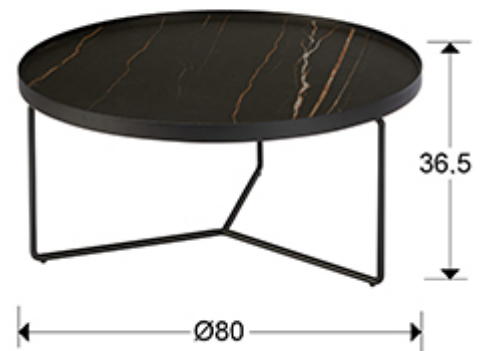

Paola

485470

Side tables

Metal coffee table with ceramic top of 6 mm, imitating black marble with brown vein. Metal finished with matt black powder coating.

GENERAL INFORMATION

EAN Code: 8435435329860

Type: Side tables

Collection: Paola

SIZES

Sizes: Ø 80.0 ↑ 36.5 cm
Weight: 19.2 Kg

SIZES WITH PACKAGING

Weight: 22.0 Kg
Volume: 0.2690m³
Sizes: ↔ 83.0 ↑ 39.0 ↗ 83.0 cm

ADDITIONAL INFORMATION

Material: Metal, ceramic
Finish: Black powder, marbled