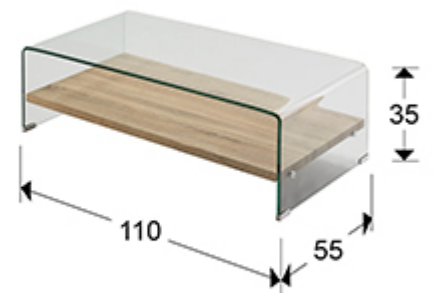

Sonoma

764011

Side tables

Coffee table made of tempered and curved clear glass of 12 mm. MDF shelf, melamine finish in sonoma wood.

GENERAL INFORMATION

Catalogue: M34 Mobiliario y Decoración
Page: 28
EAN Code: 8435435322007
Type: Side tables
Collection: Sonoma

SIZES

Sizes: ↔ 110.0 ↓ 35.0 ↗ 55.0 cm
Weight: 35.2 Kg
Packaging weight 1: 27.8 Kg
Packaging weight 2: 7.4 Kg

SIZES WITH PACKAGING

Weight: 41.4 Kg
Volume: 0.3170m³
Number of cartons: 2
Sizes of carton No.1: ↔ 115.0 ↓ 40.0 ↗ 60.0 cm
Sizes of carton No.2: ↔ 113.0 ↓ 56.0 ↗ 6.5 cm

ADDITIONAL INFORMATION

Material: Tempered glass, melamine
Finish: Clear, Sonoma