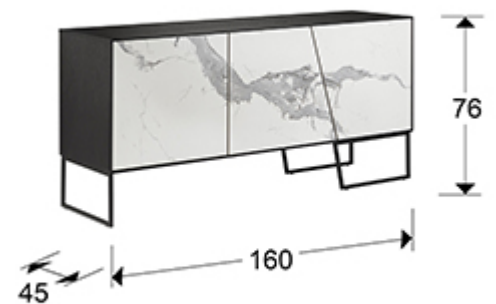

Kerala

Sideboard

603645

Recommended product

Sideboard made of MDF with finish in black ash wood. Three doors with fronts made of ceramic finished in white marble with grey vein. Metal lower frame, finished in matt black.

GENERAL INFORMATION

EAN Code: 8435435329945
Type: Sideboard
Collection: Kerala

SIZES

Sizes: ↔ 160.0 ↓ 76.0 ↘ 45.0 cm
Weight: 61.6 Kg
Packaging weight 1: 3.2 Kg
Packaging weight 2: 58.4 Kg

SIZES WITH PACKAGING

Weight: 79.1 Kg
Volume: 0.6770m³

ADDITIONAL INFORMATION

Material: MDF, metal, ceramic
Finish: Ash wood, black, marbled