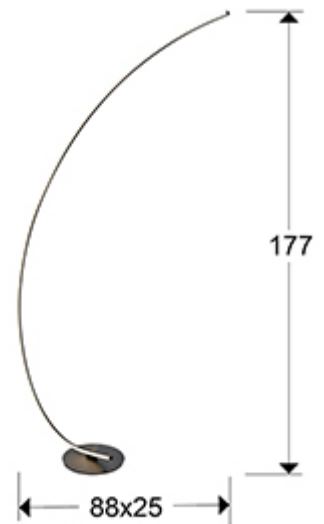

Linea

524278

Floor lamps

Floor lamp made of steel and aluminium. Matt black sand finish. Opal silicone diffuser. LED lighting 25,2 W. 1400 lm. 3000 K. DIMMABLE

GENERAL INFORMATION

EAN Code: 8435435329181
Type: Floor lamps
Collection: Linea

SIZES

Sizes: ↔ 88.0 ↓ 177.0 ↗ 25.0 cm
Weight: 4.0 Kg

SIZES WITH PACKAGING

Weight: 8.6 Kg
Volume: 0.1700m³
Sizes: ↔ 78.0 ↓ 198.0 ↗ 11.0 cm

TECHNICAL INFORMATION

Electric class: Class 3
Maximum power: 25.20W
Voltage: 10-51 V
Frequency: 50/60 Hz
Colour temperature: 3,000 K
Average lifespan: 30,000 h
Power factor: >0.9
CRI: >80