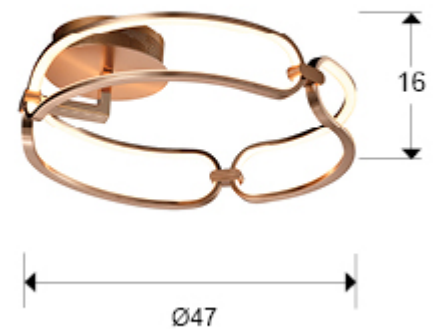

Colette

786430

Flush Ceiling Lamps

Recommended product

Small ceiling lamp, LED, made of brushed aluminium, rose gold finish. Opal silicone diffusers. 37W LED, 3330 lm, 3000 K.

GENERAL INFORMATION

Catalogue: i36 Iluminación
Page: 14
EAN Code: 8435435327798
Type: Flush Ceiling Lamps
Collection: Colette

SIZES

Sizes: Ø 47.0 ↓ 16.0 cm
Weight: 1.6 Kg

SIZES WITH PACKAGING

Weight: 2.7 Kg
Volume: 0.0700m³
Sizes: ↔ 54.0 ↓ 24.0 ↗ 54.0 cm

TECHNICAL INFORMATION

Electric class: Class 1
Maximum power: 37W
Voltage: 100/240 V
Frequency: 50/60 Hz
Colour temperature: 3,000 K
Average lifespan: 20,000 h
Power factor: >0.9
CRI: >80

DRIVER LED

Make: VIG
Model: K18-42C700
Quantity: 1 Units
Dimmable: No
Maximum power: 42W
Frequency: 50-60 Hz
Primary voltage: 100-240 V
Type: Corriente constante
Secondary current: 700 V
Sizes: ↔ 10,0 ↑ 3,3 ↗ 10,0 cm

ADDITIONAL INFORMATION

Material: Aluminium, silicone
Finish: Rose gold, opal

786430

 Esta luminaria lleva lámparas LED incorporadas.
This luminaire contains built-in LED lamps.

 } LED

Las lámparas de esta luminaria no son recambiables.
The lamps cannot be changed in the luminaire.