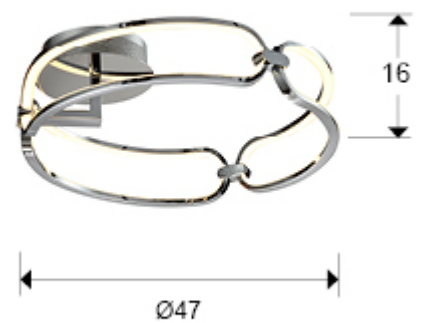

Colette

786485

Recommended product

Flush Ceiling Lamps

Small ceiling lamp, LED, made of aluminium, chrome finish.
Opal silicone diffusers. 37W LED, 3330 lm, 3000 K.

GENERAL INFORMATION

Catalogue: i36 Iluminación
Page: 6
EAN Code: 8435435327804
Type: Flush Ceiling Lamps
Collection: Colette

SIZES

Sizes: Ø 47.0 ↓ 16.0 cm
Weight: 1.6 Kg

SIZES WITH PACKAGING

Weight: 2.7 Kg
Volume: 0.0700m³
Sizes: ↔ 54.0 ↓ 24.0 ↗ 54.0 cm

TECHNICAL INFORMATION

Electric class: Class 1
Maximum power: 37W
Voltage: 100/240 V
Frequency: 50/60 Hz
Colour temperature: 3,000 K
Average lifespan: 20,000 h
Power factor: >0.9
CRI: >80

DRIVER LED

Make: VIG
Model: K18-42C700
Quantity: 1 Units
Dimmable: No
Maximum power: 42W
Frequency: 50-60 Hz
Primary voltage: 100-240 V
Type: Corriente constante
Secondary current: 700 V
Sizes: ↔ 10,0 ↑ 3,3 ↗ 10,0 cm

ADDITIONAL INFORMATION

Material: Aluminium, silicone
Finish: Chromed, opal

786485

 Esta luminaria lleva lámparas LED incorporadas.
This luminaire contains built-in LED lamps.

 } LED

Las lámparas de esta luminaria no son recambiables.
The lamps cannot be changed in the luminaire.