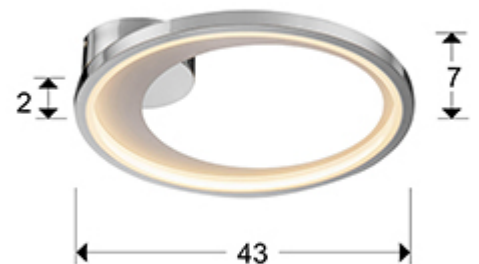

Laris 281483

Flush Ceiling Lamps

LED ceiling lamp, made of metal, chrome and matt white finish. Opal acrylic diffuser. 19.4W LED. 891lm. 3000 K.

GENERAL INFORMATION

Catalogue: i36 Iluminación
Page: 42
EAN Code: 8435435324889
Type: Flush Ceiling Lamps
Collection: Laris

SIZES

Sizes: \varnothing 43.0 \updownarrow 7.0 cm
Weight: 1.7 Kg

SIZES WITH PACKAGING

Weight: 2.7 Kg
Volume: 0.0380m³
Sizes: \leftrightarrow 50.0 \updownarrow 15.0 \swarrow 50.0 cm

TECHNICAL INFORMATION

Electric class: Class 1
Maximum power: 19,4W
Voltage: 110/220 V
Frequency: 50/60 Hz
Dimmable: YES
Colour temperature: 3,000 K
Average lifespan: 30,000 h
Power factor: >0.8
CRI: >80

ADDITIONAL INFORMATION

Material: Metal, acrylic
Finish: Chrome, white, opal

281483

 Esta luminaria lleva lámparas LED incorporadas.
This luminaire contains built-in LED lamps.

 } LED

Las lámparas de esta luminaria no son recambiables.
The lamps cannot be changed in the luminaire.