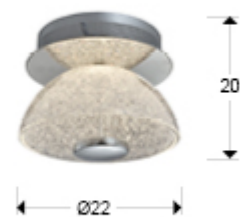

## Lua 726348

Flush Ceiling Lamps

Ceiling lamp of 1 LED light, made of chromed metal and aluminium. Semi-spherical glass shade, with granulated glass texture inside. 10W LED. 700 lm. 4.000°K.

### SIZES

Sizes: Ø 22.0 ↓ 20.0 cm  
Weight: 2.0 Kg

## ADDITIONAL INFORMATION

Material: Metal, aluminium, glass  
Finish: Chrome, clear

**726348**

 Esta luminaria lleva lámparas LED incorporadas.  
This luminaire contains built-in LED lamps.

 } LED

Las lámparas de esta luminaria no son recambiables.  
The lamps cannot be changed in the luminaire.