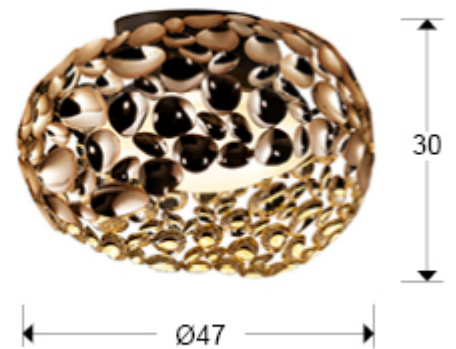

Narisa

266822N

Flush Ceiling Lamps

Ceiling lamp of 5 lights made of metal with rose gold plating and dark brown paint. Inner acrylic diffuser.

Recommended product

·This item includes 5 G9 LED 6W

GENERAL INFORMATION

Catalogue: i36 Iluminación
Page: 146
EAN Code: 8435435322120
Type: Flush Ceiling Lamps
Collection: Narisa

SIZES

Sizes: \varnothing 47.0 \updownarrow 30.0 cm
Weight: 4.7 Kg

SIZES WITH PACKAGING

Weight: 5.5 Kg
Volume: 0.0880m³
Sizes: \leftrightarrow 50.0 \updownarrow 35.0 \nearrow 50.0 cm

TECHNICAL INFORMATION

Energy class: A+
Electric class: Class 1
Maximum power: 5x10W
Voltage: 110/220 V
Frequency: 50/60 Hz

ADDITIONAL INFORMATION

Material: Metal, acrylic
Finish: Rose gold plated, brown, opal