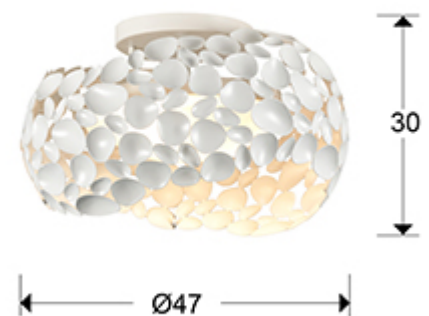

Narisa

266847

Flush Ceiling Lamps

Recommended product

Ceiling lamp of 5 lights made of metal. Matt white lacquered finish. Inner acrylic diffuser.

·This item includes 5 G9 LED 6W

GENERAL INFORMATION

Catalogue: i36 Iluminación
Page: 156
EAN Code: 8435435318918
Type: Flush Ceiling Lamps
Collection: Narisa

SIZES

Sizes: Ø 47.0 ↓ 30.0 cm
Weight: 3.9 Kg

SIZES WITH PACKAGING

Weight: 5.5 Kg
Volume: 0.0880m³
Sizes: ↔ 50.0 ↓ 35.0 ↗ 50.0 cm

TECHNICAL INFORMATION

Energy class: A+
Electric class: Class 1
Maximum power: 5x10W
Voltage: 110/220 V
Frequency: 50/60 Hz

ADDITIONAL INFORMATION

Material: Metal, acrylic
Finish: Matt white, opal
Cable colour: clear

266847

 Esta luminaria es compatible con bombillas de las clases energéticas.
This luminaire is compatible with bulbs of the energy classes: