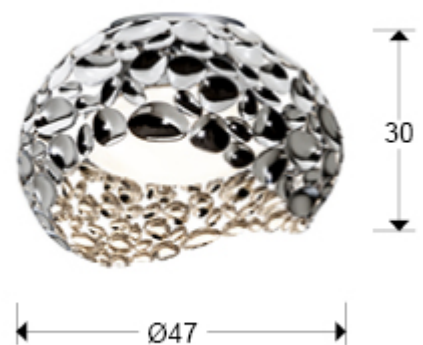

## Narisa

266866

Recommended product

### Flush Ceiling Lamps

Ceiling lamp of 5 lights made of chromed metal. Inner acrylic diffuser.

·This item includes 5 G9 LED 6W

## SIZES

Sizes: Ø 47.0 ↑ 30.0 cm  
Weight: 3.9 Kg

## ADDITIONAL INFORMATION

Material: Metal, acrylic  
Finish: Chromed, opal  
Cable colour: clear

**266866**

 Esta luminaria es compatible con bombillas de las clases energéticas.  
This luminaire is compatible with bulbs of the energy classes: