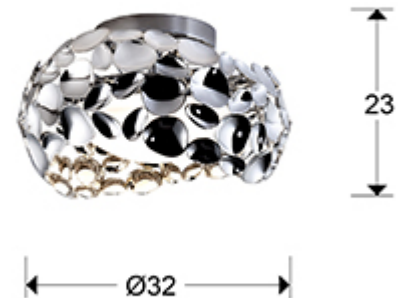

Narisa 266946
Flush Ceiling Lamps

Ceiling lamp of 3 lights made of chromed metal. Inner acrylic diffuser.

·This item includes 3 G9 LED 6W

GENERAL INFORMATION

Catalogue: i36 Iluminación
Page: 154
EAN Code: 8435435318949
Type: Flush Ceiling Lamps
Collection: Narisa

SIZES

Sizes: Ø 32.0 ↓ 23.0 cm
Weight: 2.0 Kg

SIZES WITH PACKAGING

Weight: 2.7 Kg
Volume: 0.0330m³
Sizes: ↔ 35.0 ↓ 27.0 ↗ 35.0 cm

TECHNICAL INFORMATION

Energy class: A+
Electric class: Class 1
Maximum power: 3x10W
Voltage: 110/220 V
Frequency: 50/60 Hz

ADDITIONAL INFORMATION

Material: Metal, acrylic
Finish: Chromed, opal
Cable colour: clear

266946

 Esta luminaria es compatible con bombillas de las clases energéticas.
This luminaire is compatible with bulbs of the energy classes: