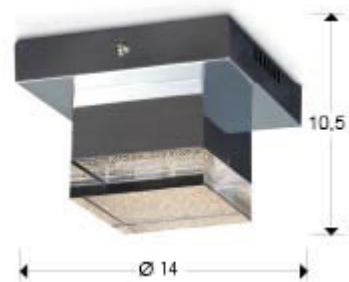

Prisma 475168

Flush Ceiling Lamps

LED ceiling lamp. Made of metal, chrome finish. Clear acrylic shade, with textured upper side. 4W LED. 336 lm. 3.000 K.

GENERAL INFORMATION

Catalogue: i36 Iluminación
Page: 120
EAN Code: 8435435315108
Type: Flush Ceiling Lamps
Collection: Prisma

SIZES

Sizes: ↔ 14.0 ↓ 10.5 ↗ 14.0 cm
Weight: 0.9 Kg

SIZES WITH PACKAGING

Weight: 1.2 Kg
Volume: 0.0090m³
Sizes: ↔ 22.0 ↓ 18.0 ↗ 22.0 cm

TECHNICAL INFORMATION

Electric class: Class 1
Maximum power: 4,20W
Voltage: 220/240 V
Frequency: 50/60 Hz
Colour temperature: 3,000 K
Average lifespan: 30,000 h

ADDITIONAL INFORMATION

Material: Metal and acrylic
Finish: Chromed, clear and textured

475168

 Esta luminaria lleva lámparas LED incorporadas.
This luminaire contains built-in LED lamps.

Las lámparas de esta luminaria no son recambiables.
The lamps cannot be changed in the luminaire.