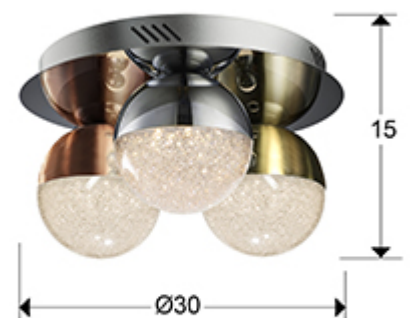

## Sphere 794025

Flush Ceiling Lamps

LED ceiling lamp of 3 lights. Made of metal, chrome finish. Polycarbonate spherical shades of Ø12 cm, with texture inside and metal finished in satin copper, satin brass and chrome. 14.4W LED. 3,000 K. 1,000 lm. DIMMABLE.

### GENERAL INFORMATION

Catalogue: i36 Iluminación  
Page: 60  
EAN Code: 8435435323011  
Type: Flush Ceiling Lamps  
Collection: Sphere

### SIZES

Sizes: Ø 30.0 ↓ 15.0 cm  
Weight: 2.4 Kg

## ADDITIONAL INFORMATION

Material: Metal, polycarbonate  
Finish: Chrome, brass, copper, clear

**794025**

 Esta luminaria lleva lámparas LED incorporadas.  
This luminaire contains built-in LED lamps.

 } LED