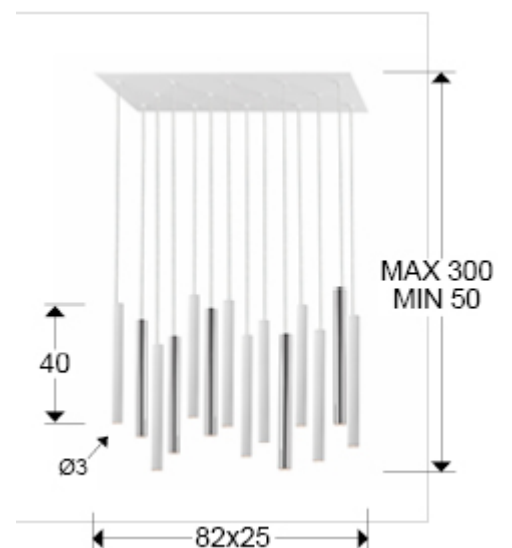

Varas

373416GD

Large lamps

LED lamp of 14 lights. Made of metal, chrome and matt white finish. Opal acrylic diffuser. 70W LED, 6300 lm, 3000 K. Maximum height 3 meters. DIMMABLE. Remote control included.

This product includes dimmer receiver and a remote control by radiofrequency.

GENERAL INFORMATION

EAN Code: 8435435330958

Type: Large lamps

Collection: Varas

SIZES

Sizes: ↔ 82.0 ↓ 40.0 ↗ 25.0 cm
 Height when installed: 50.0/ max. 300.0 cm
 Weight: 11.2 Kg

SIZES WITH PACKAGING

Weight: 12.6 Kg
 Volume: 0.0640m³
 Sizes: ↔ 90.0 ↓ 17.0 ↗ 42.0 cm

TECHNICAL INFORMATION

Electric class: Class 1
Maximum power: 70W
Voltage: 220 V
Frequency: 50/60 Hz
Regulation: REMOTE CONTROL
Colour temperature: 3,000 K
Average lifespan: 50,000 h
Power factor: >0.8
CRI: >90

ADDITIONAL INFORMATION

Material: Metal, acrylic
Finish: Chrome, matt white, opal
Cable colour: Clear

373416GD

 Esta luminaria lleva lámparas LED incorporadas.
This luminaire contains built-in LED lamps.

 } LED