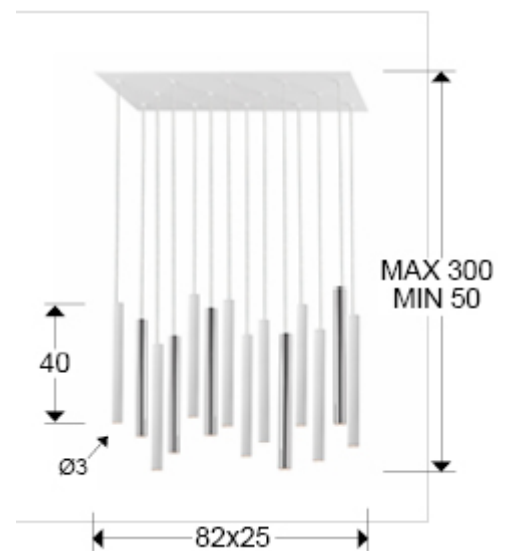

Varas

373416G

Large lamps

LED lamp of 14 lights. Made of metal, chrome and matt white finish. Opal acrylic diffuser. 70W LED, 6300 lm, 3000 K. Maximum height 3 meters. DIMMABLE.

GENERAL INFORMATION

EAN Code: 8435435330941

Type: Large lamps

Collection: Varas

SIZES

Sizes: ↔ 82.0 ↓ 40.0 ↗ 25.0 cm
Height when installed: 50.0/ max. 300.0 cm
Weight: 11.2 Kg

SIZES WITH PACKAGING

Weight: 12.6 Kg
Volume: 0.0640m³
Sizes: ↔ 90.0 ↓ 17.0 ↗ 42.0 cm

TECHNICAL INFORMATION

Electric class: Class 1
Maximum power: 70W
Voltage: 220 V
Frequency: 50/60 Hz
Colour temperature: 3,000 K
Average lifespan: 50,000 h
Power factor: >0.9
CRI: >80

ADDITIONAL INFORMATION

Material: Metal, acrylic
Finish: Chrome, matt white, opal
Cable colour: Clear

373416G

 Esta luminaria lleva lámparas LED incorporadas.
This luminaire contains built-in LED lamps.

Las lámparas de esta luminaria no son recambiables.
The lamps cannot be changed in the luminaire.