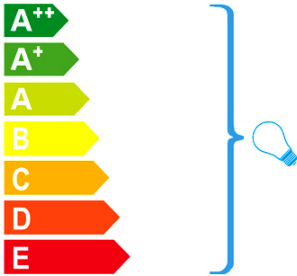

Weight: 10.0 Kg
 Volume: 0.1450m³
 Sizes: ↔ 61.0 ↓ 61.0 ↗ 39.0 cm

TECHNICAL INFORMATION

Energy class: A+
Electric class: Class 1
Maximum power: 6x33W
Voltage: 110/220 V
Frequency: 50/60 Hz

Schuller.SL. 618859

Esta luminaria es compatible con bombillas de las clases energéticas.

This luminaire is compatible with bulbs of the energy classes:

Esta luminaria se vende con una bombilla de la clase energética.
This luminaire is sold with a bulb of the energy class: **A+**