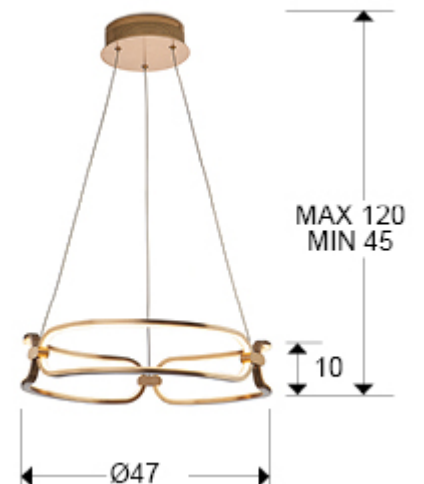

Colette

Pendants

786621

Small LED lamp, made of brushed aluminium, rose gold finish. Opal silicone diffusers. Adjustable in length. 37W LED, 3330 lm, 3000 K.

GENERAL INFORMATION

Catalogue: i36 Iluminación
Page: 11
EAN Code: 8435435327835
Type: Pendants
Collection: Colette

SIZES

Sizes: Ø 47.0 ↓ 10.0 cm
Height when installed: 45.0/ max. 120.0 cm
Weight: 1.6 Kg

SIZES WITH PACKAGING

Weight: 2.6 Kg
Volume: 0.0500m³
Sizes: ↔ 54.0 ↓ 17.0 ↗ 54.0 cm

TECHNICAL INFORMATION

Electric class: Class 1
Maximum power: 37W
Voltage: 100/240 V
Frequency: 50/60 Hz
Colour temperature: 3,000 K
Average lifespan: 20,000 h
Power factor: >0.9
CRI: >80

DRIVER LED

Make: VIG
Model: K18-42C700
Quantity: 1 Units
Dimmable: No
Maximum power: 42W
Frequency: 50-60 Hz
Primary voltage: 100-240 V
Type: Corriente constante
Secondary current: 700 V
Sizes: ↔ 10,0 ↑ 3,3 ↗ 10,0 cm

ADDITIONAL INFORMATION

Material: Aluminium, silicone
Finish: Rose gold, opal

786621

 Esta luminaria lleva lámparas LED incorporadas.
This luminaire contains built-in LED lamps.

 } LED

Las lámparas de esta luminaria no son recambiables.
The lamps cannot be changed in the luminaire.