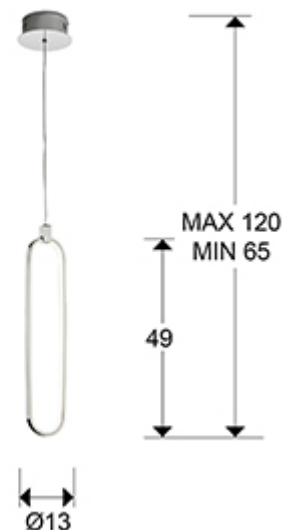

### Pendants

LED lamp of 1 light, made of aluminium, chrome finish. Opal silicone diffusers. Adjustable in length. 13W LED, 1170 lm, 3000 K.

## SIZES

Sizes: Ø 13.0 ↓ 49.0 cm  
Height when installed: 65.0/ max. 120.0 cm  
Weight: 0.6 Kg

## SIZES WITH PACKAGING

Weight: 1.0 Kg  
Volume: 0.0140m<sup>3</sup>  
Sizes: ↔ 71.0 ↓ 12.0 ↗ 17.0 cm

## ADDITIONAL INFORMATION

Material: Aluminium, silicone  
Finish: Chromed, opal

**787147**

 Esta luminaria lleva lámparas LED incorporadas.  
This luminaire contains built-in LED lamps.

Las lámparas de esta luminaria no son recambiables.  
The lamps cannot be changed in the luminaire.