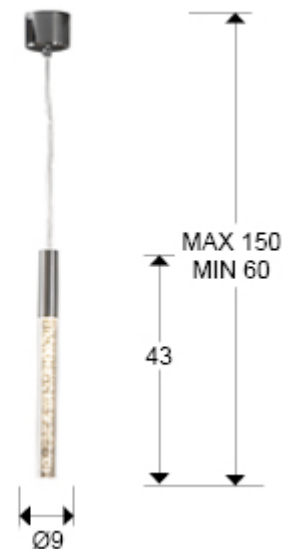

Cosmo

827746

Recommended product

Pendants

Pendant of 1 LED light. Made of metal in chrome finish, with clear acrylic bar and bubbles inside. 5W LED. 3000K.

GENERAL INFORMATION

Catalogue: i36 Iluminación
Page: 129
EAN Code: 8435435313395
Type: Pendants
Collection: Cosmo

SIZES

Sizes: ↔ 9.0 ↓ 43.0 ↗ 9.0 cm
Height when installed: 60.0/ max. 150.0 cm
Weight: 0.7 Kg

SIZES WITH PACKAGING

Weight: 1.0 Kg
Volume: 0.0080m³
Sizes: ↔ 48.0 ↓ 15.0 ↗ 11.0 cm

TECHNICAL INFORMATION

Electric class: Class 1
Maximum power: 5W
Voltage: 100/240 V
Frequency: 50/60 Hz
Dimmable: NO
Colour temperature: 3,000 K

DRIVER LED

Make: ES
Model: LD-CU3536AF
Quantity: 1 Units
Dimmable: No
Maximum power: 8W
Frequency: 50-60 Hz
Primary voltage: 100-240 V
Type: Corriente constante
Secondary current: 300 V
Sizes: ↔ 6,5 ↓ 2,4 ↗ 3,5 cm

ADDITIONAL INFORMATION

Material: Metal and acrylic
Finish: Chromed and clear
Cable colour: Clear

827746

 Esta luminaria lleva lámparas LED incorporadas.
This luminaire contains built-in LED lamps.

Las lámparas de esta luminaria no son recambiables.
The lamps cannot be changed in the luminaire.