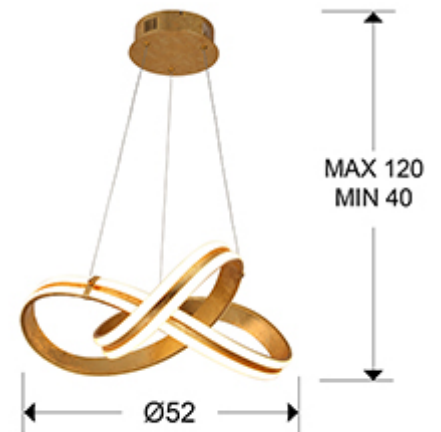

Lazas

486705

Pendants

Lamp made of steel and aluminium. GOLD LEAF finish.
Opal silicone diffuser. Adjustable height. LED lighting. 56W.
2700 lm. 3000 K.

GENERAL INFORMATION

EAN Code: 8435435329174

Type: Pendants

Collection: Lazas

SIZES

Sizes: Ø 52.0 ↓ 18.0 cm

Height when installed: 40.0/ max. 120.0 cm

Weight: 1.9 Kg

SIZES WITH PACKAGING

Weight: 3.4 Kg

Volume: 0.0730m³

Sizes: ↔ 55.0 ↓ 27.0 ↗ 49.0 cm

TECHNICAL INFORMATION

Electric class: Class 1
Maximum power: 56W
Voltage: 220/240 V
Frequency: 50/60 Hz
Colour temperature: 3,000 K
Average lifespan: 30,000 h
Power factor: >0.9
CRI: >80

ADDITIONAL INFORMATION

Material: Steel, aluminium, silicone
Finish: Gold leaf, opal

486705

 Esta luminaria lleva lámparas LED incorporadas.
This luminaire contains built-in LED lamps.

 } LED

Las lámparas de esta luminaria no son recambiables.
The lamps cannot be changed in the luminaire.