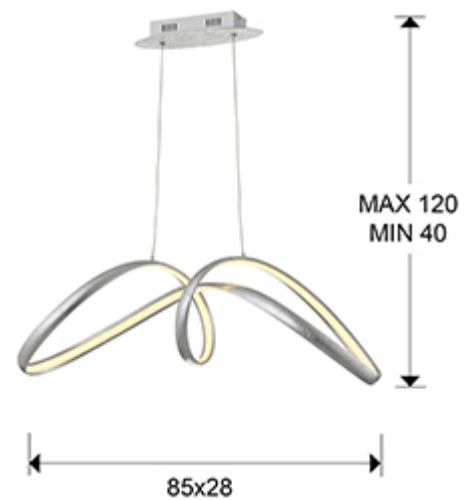

Lia

328319

Pendants

Lamp made of steel and aluminium. SILVER LEAF finish. Opal silicone diffuser. Adjustable height. LED lighting 32 W. 1800 lm. 3000 K.

GENERAL INFORMATION

EAN Code: 8435435329143
Type: Pendants
Collection: Lia

SIZES

Sizes: ↔ 85.0 ↓ 25.0 ↗ 28.0 cm
Height when installed: 40.0/ max. 120.0 cm
Weight: 2.0 Kg

SIZES WITH PACKAGING

Weight: 3.6 Kg
Volume: 0.0970m³
Sizes: ↔ 92.0 ↓ 32.0 ↗ 33.0 cm

TECHNICAL INFORMATION

Electric class: Class 1
Maximum power: 32W
Voltage: 220/240 V
Frequency: 50/60 Hz
Colour temperature: 3,000 K
Average lifespan: 30,000 h
Power factor: >0.9
CRI: >80

DRIVER LED

Make: ANWAYELECT
Model: ECO-24VG40
Quantity: 1 Units
Dimmable: No
Maximum power: 40W
Frequency: 50-60 Hz
Primary voltage: 220-240 V
Type: Voltaje constante
Secondary voltage: 24 V
Sizes: ↔ 13,5 ↓ 3,0 ↗ 4,0 cm

ADDITIONAL INFORMATION

Material: Steel, aluminium, silicone
Finish: Silver leaf, opal

328319

 Esta luminaria lleva lámparas LED incorporadas.
This luminaire contains built-in LED lamps.

 } LED

Las lámparas de esta luminaria no son recambiables.
The lamps cannot be changed in the luminaire.