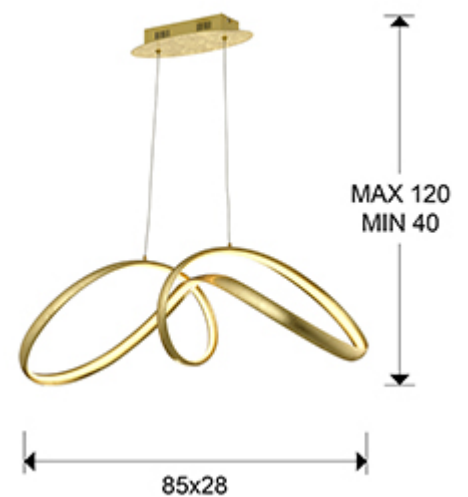

Lia

328326

Pendants

Recommended product

Lamp made of steel and aluminium. GOLD LEAF finish. Opal silicone diffuser. Adjustable height. LED lighting 32 W. 1800 lm. 3000 K.

GENERAL INFORMATION

EAN Code: 8435435329150
Type: Pendants
Collection: Lia

SIZES

Sizes: ↔ 85.0 ↓ 25.0 ↗ 28.0 cm
Height when installed: 40.0/ max. 120.0 cm
Weight: 2.0 Kg

SIZES WITH PACKAGING

Weight: 3.6 Kg
Volume: 0.0970m³
Sizes: ↔ 92.0 ↓ 32.0 ↗ 33.0 cm

TECHNICAL INFORMATION

Electric class: Class 1
Maximum power: 32W
Voltage: 220/240 V
Frequency: 50/60 Hz
Colour temperature: 3,000 K
Average lifespan: 30,000 h
Power factor: >0.9
CRI: >80

DRIVER LED

Make: ANWAYELECT
Model: ECO-24VG40
Quantity: 1 Units
Dimmable: No
Maximum power: 40W
Frequency: 50-60 Hz
Primary voltage: 220-240 V
Type: Voltaje constante
Secondary voltage: 24 V
Sizes: ↔ 13,5 ↓ 3,0 ↗ 4,0 cm

ADDITIONAL INFORMATION

Material: Steel, aluminium, silicone
Finish: Gold leaf, opal

328326

 Esta luminaria lleva lámparas LED incorporadas.
This luminaire contains built-in LED lamps.

 } LED

Las lámparas de esta luminaria no son recambiables.
The lamps cannot be changed in the luminaire.