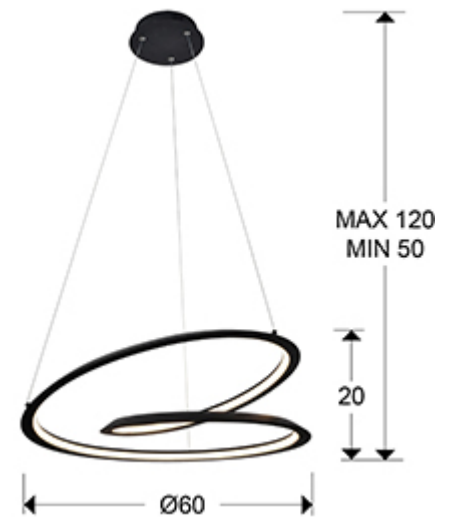

Looping

527583

Recommended product

Pendants

Lamp made of metal and aluminium finished in sanded matt black. Opal silicone diffuser. 36W LED. 1.800 lm. 3000 K.

GENERAL INFORMATION

EAN Code: 8435435330309
Type: Pendants
Collection: Looping

SIZES

Sizes: Ø 60.0 ↓ 20.0 cm
Height when installed: 50.0/ max. 120.0 cm
Weight: 2.3 Kg

SIZES WITH PACKAGING

Weight: 4.4 Kg
Volume: 0.1290m³
Sizes: ↔ 69.0 ↓ 27.0 ↗ 69.0 cm

TECHNICAL INFORMATION

Electric class: Class 1
Maximum power: 36W
Voltage: 220/240 V
Frequency: 50/60 Hz
Colour temperature: 3,000 K
Average lifespan: 20,000 h
Power factor: >0.97
CRI: >80

DRIVER LED

Make: CB
Model: JW-54-400-1000
Quantity: 1 Units
Dimmable: No
Maximum power: 40W
Frequency: 50-60 Hz
Primary voltage: 220-240 V
Type: Corriente constante
Secondary current: 1.000 V
Sizes: ↔ 11,5 ↓ 2,8 ↗ 4,5 cm