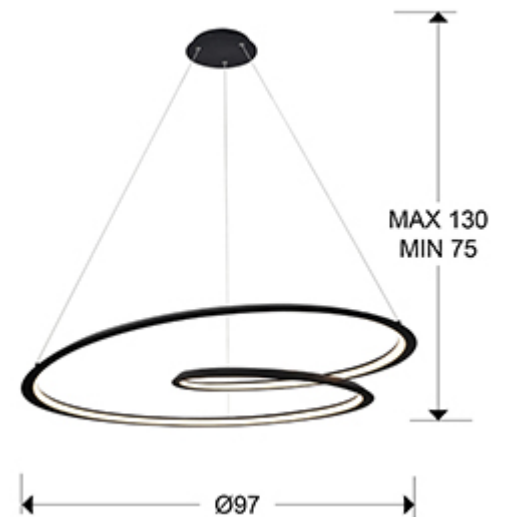

## Looping

527644

Recommended product

Pendants

Lamp made of metal and aluminium finished in sanded matt black. Opal silicone diffuser. 54W LED. 2700 lm. 3000 K.

### SIZES

Sizes: Ø 97.0 ↓ 19.0 cm  
Height when installed: 75.0/ max. 130.0 cm  
Weight: 3.8 Kg

### SIZES WITH PACKAGING

Weight: 9.4 Kg  
Volume: 0.4270m<sup>3</sup>  
Sizes: ↔ 106.0 ↓ 38.0 ↗ 106.0 cm